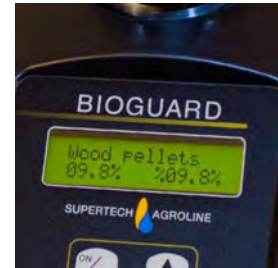

THE PORTABLE BIO MOISTURE METER THAT YOU CAN RELY ON

BIOGUARD

Moisture meter for biofuels, wood pellets and sawdust

Bioguard Moisture Meter is a new generation of moisture meters that operates using high frequency measurement, compression of the sample and automatic temperature compensation for more reliable results.

Key features and benefits

- Calibration for wood pellets and sawdust from both hardwood and softwood
- Digital readout with accuracy to one decimal point
- Combined test cell and compression unit
- Automatic temperature compensation
- Measuring cell made of polished aluminum
- Backlight display
- Supplied in shockproof ABS plastic casing
- Automatic calculation of average value
- Individual calibration for all bio types
- Can be updated with new moisture scales
- 2 year guarantee

FUNCTIONS

Bioguard – Moisture meter for biofuels, wood pellets and sawdust

Easy to use and handle

Turn on the tester by pressing the ON/TEST button. Use the arrow keys to select biofuel type.

Fill the test cell.

Screw the lid until the pressure indicator is level with the top of the lid.

Press the ON/TEST button and read the moisture content directly from the display.

TECHNICAL SPECIFICATIONS

Measuring range (Moisture): 4.5% to 67% depending on biofuel type