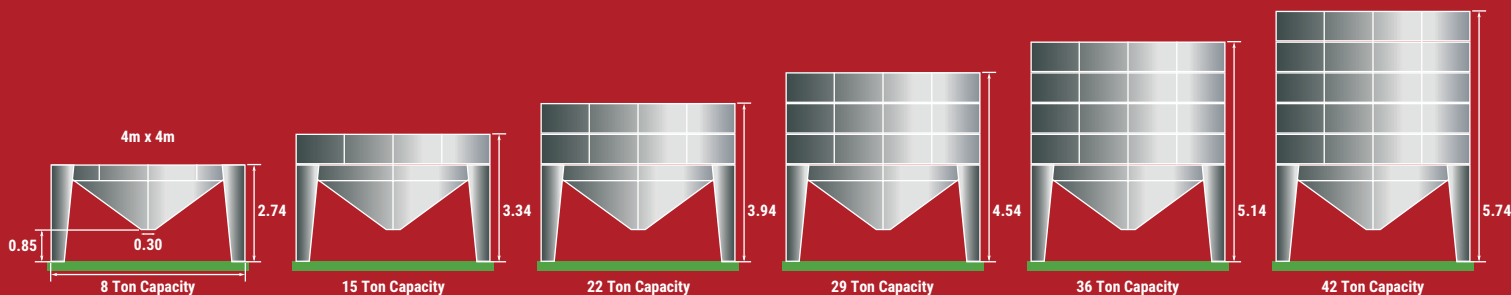

MASTER MODULAR 4x4m WET GRAIN BINS

For seamless grain drying operations

4x4m Wet Grain Bin Model	Wet Grain Capacity (Estimated Tonnes)	Volume (m ³)	Height (m)	Retail Price (Ex Works)
4000-0	8	10.6	2.74	£12,600
4000-1	15	20.2	3.34	£12,900
4000-2	22	29.8	3.94	£13,200
4000-3	29	39.4	4.54	£13,500
4000-4	36	49.0	5.14	£13,800
4000-5	42	58.6	5.74	£14,100
Manual Outlet Slide				£400
Bump Bar				£800

All capacities based on wet wheat at 1.3m³ per Ton. Supplied as flat pack in a wooden crate. All prices ex works and ex VAT.

MASTER DRIERS

Call us on: 01787 228450
Email: enquiries@masterfarm.co.uk

Master Farm Services (GB) Ltd, Bures Park
Colne Road, Bures, Suffolk CO8 5DJ

www.masterfarm.co.uk

MASTER MODULAR 3x3m WET GRAIN BINS

For seamless grain drying operations

3x3m Wet Grain Bin Model	Wet Grain Capacity (Estimated Tonnes)	Volume (m ³)	Height (m)	Retail Price (Ex Works)
3000-0	3	4.0	2.06	£6,000
3000-1	7	9.3	2.69	£6,300
3000-2	11	14.6	3.32	£6,600
3000-3	15	19.9	3.95	£6,900
3000-4	19	25.2	4.58	£7,200
3000-5	23	30.5	5.21	£8,200
3000-6	27	35.8	5.84	£8,500
3000-7	31	41.0	6.47	£8,800
Transportable Galvanised Frame			£1,200	