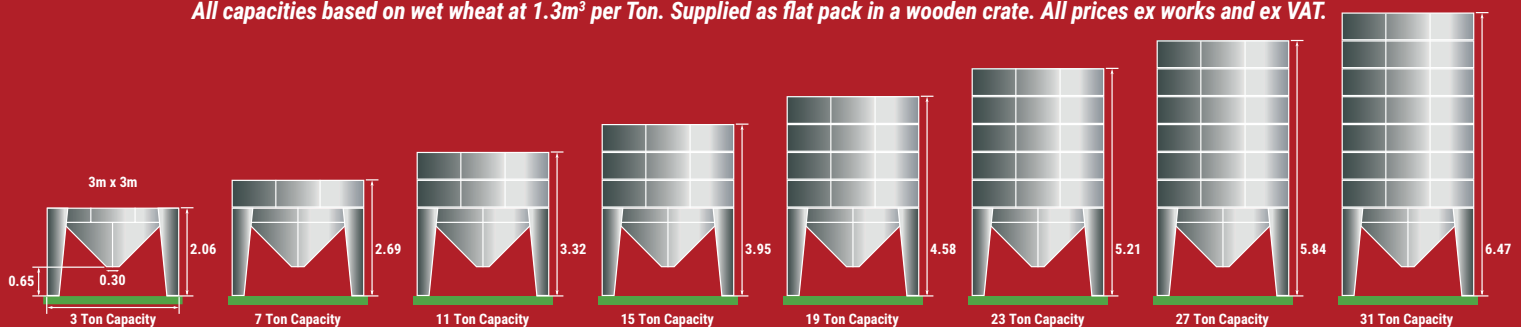

MASTER MODULAR 4x4m WET GRAIN BINS

For seamless grain drying operations

4x4m Wet Grain Bin Model	Wet Grain Capacity (Estimated Tonnes)	Volume (m ³)	Height (m)	Retail Price (Ex Works)
4000-0	8	10.6	2.74	£12,600
4000-1	15	20.2	3.34	£12,900
4000-2	22	29.8	3.94	£13,200
4000-3	29	39.4	4.54	£13,500
4000-4	36	49.0	5.14	£13,800
4000-5	42	58.6	5.74	£14,100
Manual Outlet Slide				£400
Bump Bar				£800

All capacities based on wet wheat at 1.3m³ per Ton. Supplied as flat pack in a wooden crate. All prices ex works and ex VAT.

MASTER DRIERS

Call us on: 01787 228450
Email: enquiries@masterfarm.co.uk

Master Farm Services (GB) Ltd, Bures Park
Colne Road, Bures, Suffolk CO8 5DJ

www.masterfarm.co.uk

MASTER MODULAR 3x3m WET GRAIN BINS

For seamless grain drying operations

3x3m Wet Grain Bin Model	Wet Grain Capacity (Estimated Tonnes)	Volume (m ³)	Height (m)	Retail Price (Ex Works)
3000-0	3	4.0	2.06	£6,000
3000-1	7	9.3	2.69	£6,300
3000-2	11	14.6	3.32	£6,600
3000-3	15	19.9	3.95	£6,900
3000-4	19	25.2	4.58	£7,200
3000-5	23	30.5	5.21	£8,200
3000-6	27	35.8	5.84	£8,500
3000-7	31	41.0	6.47	£8,800
Transportable Galvanised Frame			£1,200	